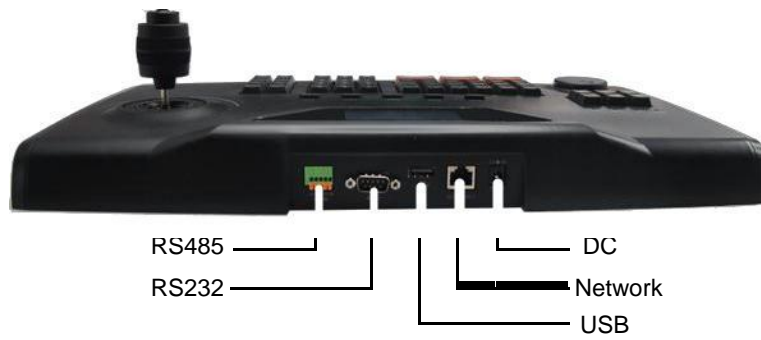

Interface figure