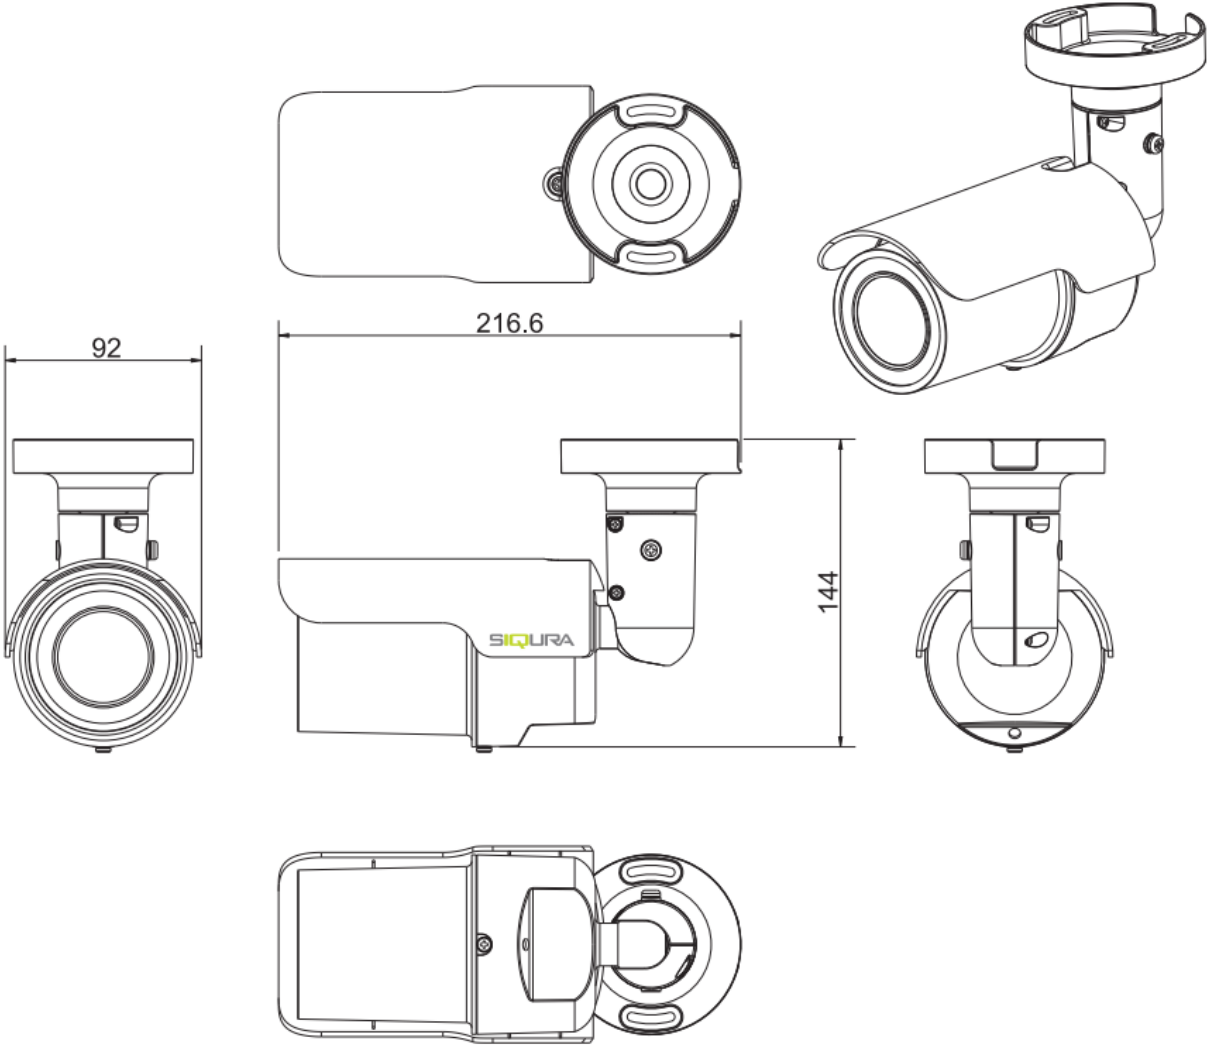

DIMENSION IN MM