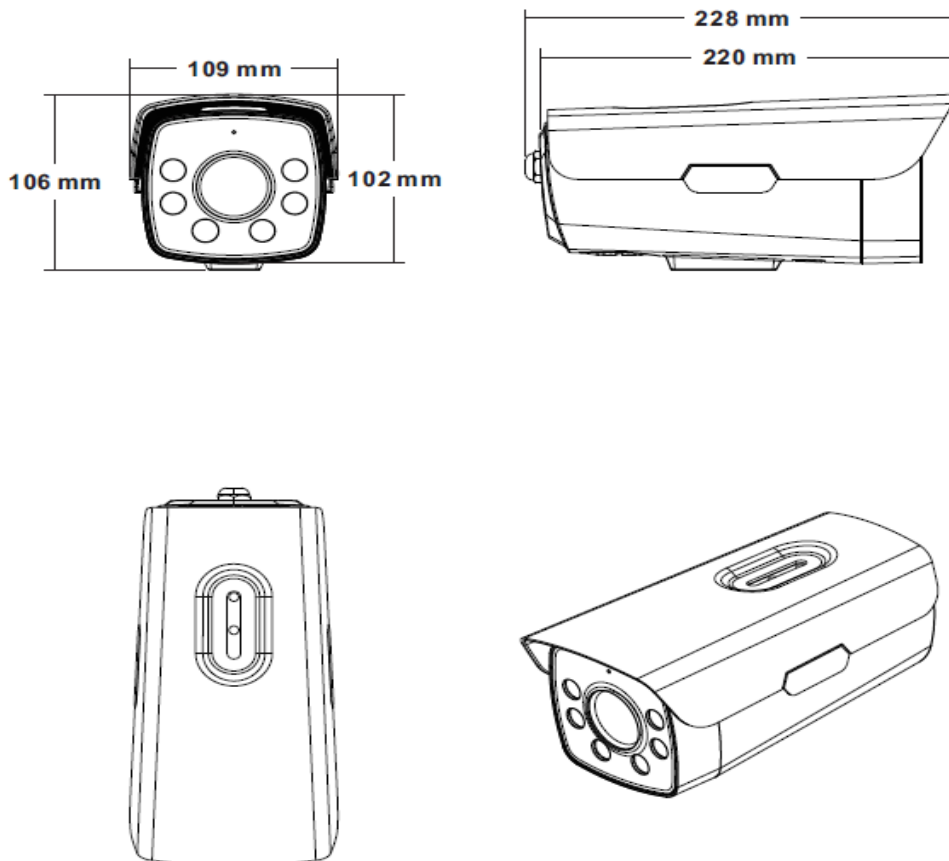

Specification

Model NO.	AB2S60MZ
Video Output Mode	AHD/TVI/CVI: 2M@30fps/25fps
Camera	
Image Sensor	1/2.8" SONY Starvis Back-illuminated CMOS Sensor
Image Resolution	2M:1920*1080
TV System	PAL/NTSC
Electronic Shutter	Auto
Scanning System	Progressive Scan
Lens	
Focus Length	2.8-12mm Motor Zoom
Focus Control	Auto
Lens Type	Auto
Night Vision	
IR Cut Filter	YES
Infrared LED	NO, Support Warm white (4000K)
Light Distance	up to 60m
IR Status	AGC auto control
Camera Features	
Starlight	YES
Day/Night	YES / NO
OSD Menu	YES
WDR	YES
UTC	YES
Noise Reduction	3DNR
Coaxial Audio	/
White Balance	AUTO / MANUAL
Gain Control	AUTO
General	
Housing	Metal, IP67
Bracket	YES
Operation Temperature	-10°C ~ +60°C RH95% Max
Storage Temperature	-20°C ~ +60°C RH95% Max
Power Source	DC12V±10%, 1000mA
Dimension	220(W) x 109(H) x 106(D)mm
Weight	2.15Kg

Material	Aluminum & SECC & PC
Dimension(WxHxD)	109 x 106x 220mm
Weight	2.15kg
Color	White
Operating Temperature	-20°C ~ +60°C
Humidity	< 95% RH

Dimensions

www.iid2secure.nl
Extra Benefits, Less Price
Finestrat,19, 03530 La Nucia, Alicante, Spain
© IID Secure Tech S.L.U. 2019