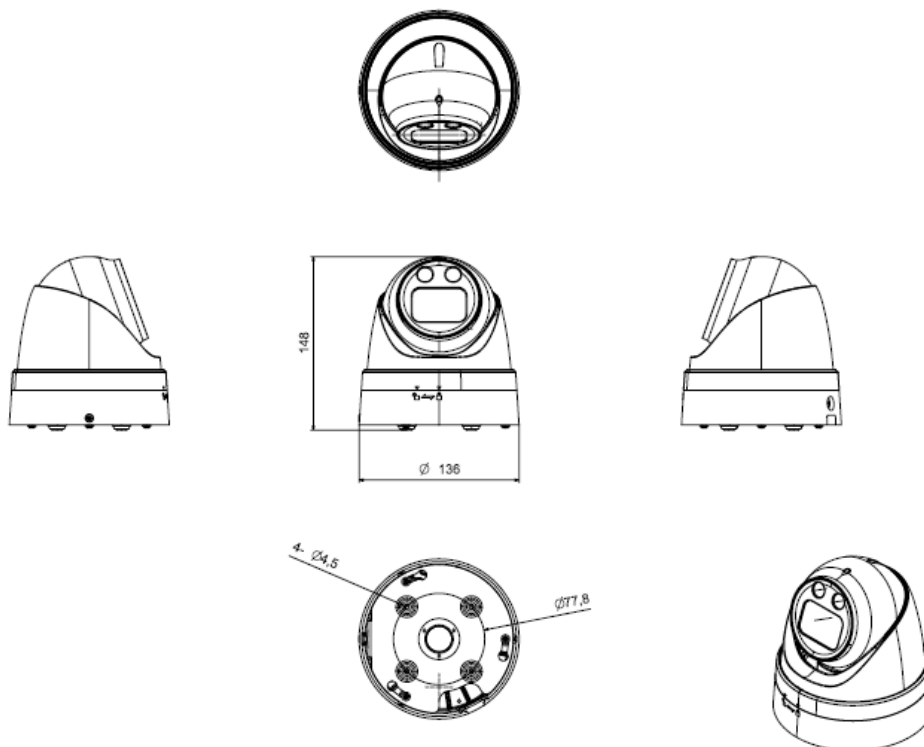

Specification

Model NO.	AD2S30MZA
Video Output Mode	AHD/TVI/CVI: 2M @30fps/25fps
Camera	
Image Sensor	1/2.8" SONY Starvis Back-illuminated CMOS Sensor
Image Resolution	2M:1920*1080
TV System	PAL/NTSC
Electronic Shutter	Auto
Scanning System	Progressive Scan
Lens	
Focus Length	2.8-12mm Motor Zoom
Focus Control	Auto
Lens Type	Auto
Night Vision	
IR Cut Filter	YES
Infrared LED	NO Support Warm white (4000K)
Light Distance	up to 30m
IR Status	AGC auto control
Camera Features	
Starlight	YES
Day/Night	YES/NO
OSD Menu	YES
WDR	YES
UTC	YES
Noise Reduction	3DNR
Coaxial Audio	/
White Balance	AUTO / MANUAL
Gain Control	AUTO
General	
Housing	Metal, IP67
Bracket	NO
Operation Temperature	-10°C ~ +60°C RH95% Max
Storage Temperature	-20°C ~ +60°C RH95% Max
Power Source	DC12V±10%, 1000mA
Dimension	Φ 136 x 148(H)mm
Weight	1700g

Material	Aluminum & SECC & PC
Dimension(WxHxD)	Φ136x 148mm
Weight	set with packaging 1.7kg
Color	Sand Grain White
Operating Temperature	-20°C ~ +60°C
Humidity	< 95% RH

Dimensions

www.iid2secure.nl
Extra Benefits, Less Price
Finestrat,19, 03530 La Nucia, Alicante, Spain
© IID Secure Tech S.L.U. 2019