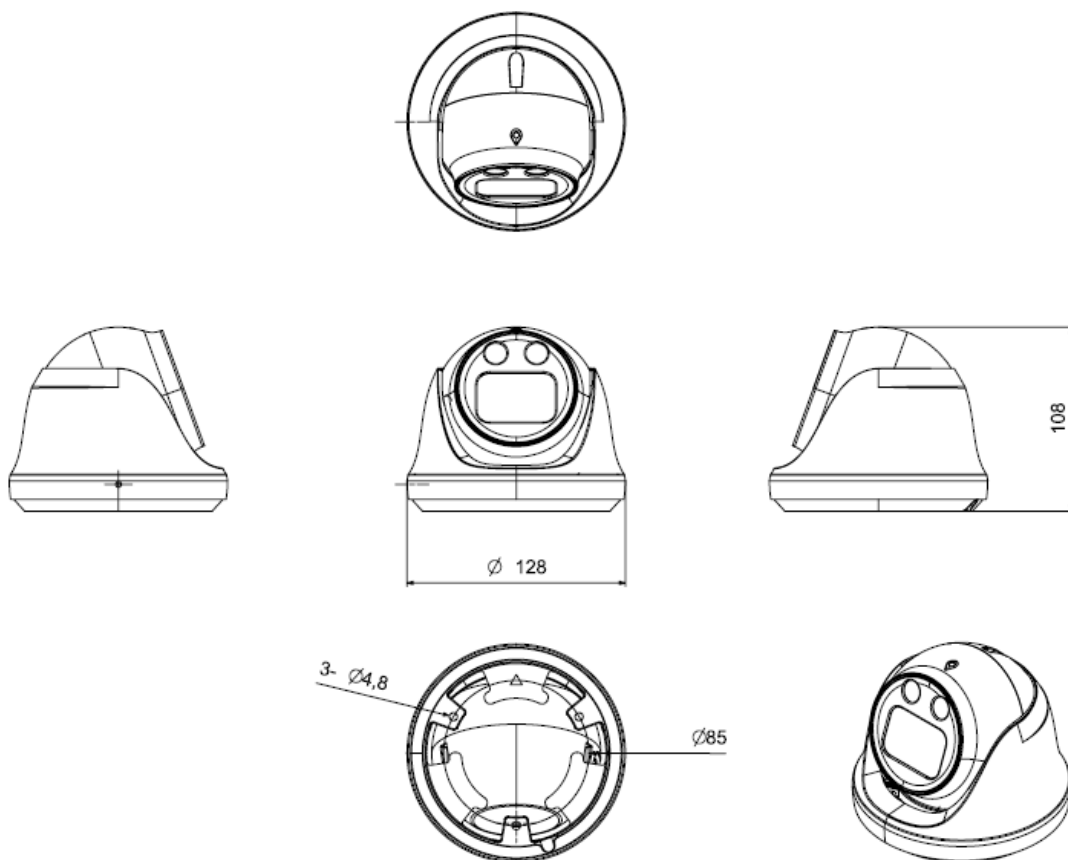

Specification

Model NO.	AD2S30MZB
Video Output Mode	AHD/TVI/CVI: 2M @30fps/25fps
Camera	
Image Sensor	1/2.8" SONY Starvis Back-illuminated CMOS Sensor
Image Resolution	2M:1920*1080
TV System	PAL/NTSC
Electronic Shutter	Auto
Scanning System	Progressive Scan
Lens	
Focus Length	2.8-12mm Motor Zoom
Focus Control	Auto
Lens Type	Auto
Night Vision	
IR Cut Filter	YES
Infrared LED	NO,Support Warm white (4000K)
Light Distance	up to 30m
IR Status	AGC auto control
Camera Features	
Starlight	YES
Day/Night	YES/NO
OSD Menu	YES
WDR	YES
UTC	YES
Noise Reduction	3DNR
Coaxial Audio	/
White Balance	AUTO / MANUAL
Gain Control	AUTO
General	
Housing	Metal, IP67
Bracket	NO
Operation Temperature	-10°C ~ +60°C RH95% Max
Storage Temperature	-20°C ~ +60°C RH95% Max
Power Source	DC12V±10%, 1000mA
Dimension	∅ 128 x 108(H)mm
Weight	800g

Material	Aluminum & SECC & PC
Dimension(WxHxD)	Φ128 x 108mm
Weight	set with packaging 800g
Color	Sand Grain White
Operating Temperature	-20°C ~ +60°C
Humidity	< 95% RH

Dimensions

www.iid2secure.nl
Extra Benefits, Less Price
Finestrat,19, 03530 La Nucia, Alicante, Spain
© IID Secure Tech S.L.U. 2019