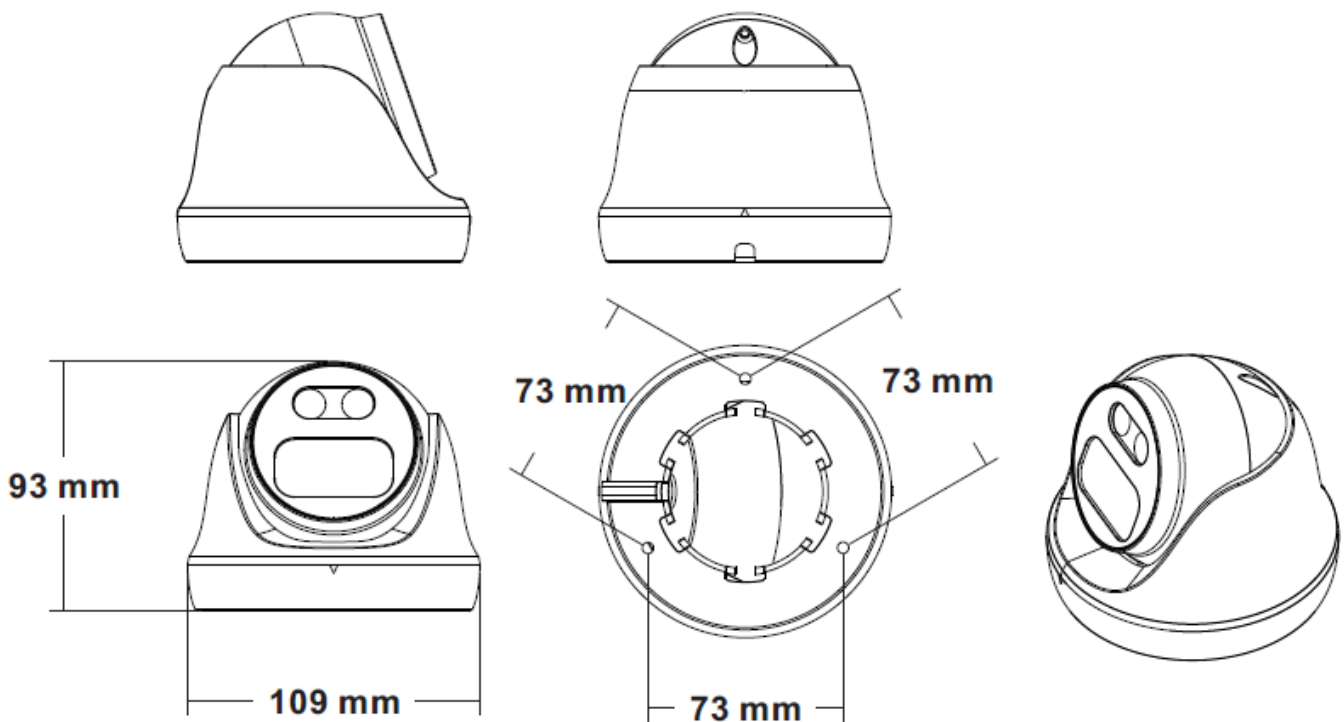

Dimensions

www.iid2secure.nl
Extra Benefits, Less Price
Finestrat,19, 03530 La Nucia, Alicante, Spain
© IID Secure Tech S.L.U. 2019

Heemdtedestraat 16 Amsterdam, Netherlands
Support@iid2secure.nl
+31614762425
Data Subject to change without notice