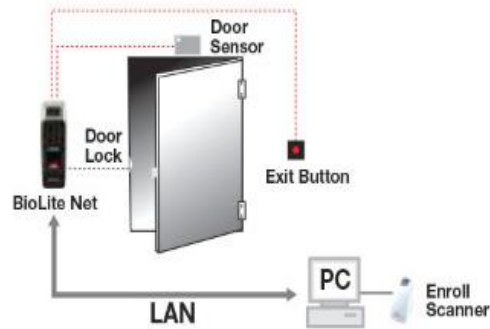

BioLite Net

Configuration

Standalone | Standalone-Secure | Distributed Access Control Systems

Model Name		BLR-OC	
RFID	RF Option	125 KHz EM	13.45MHz MIFAI
	Mobile Card	Not supported	Not supported
Protections	Ingress Protection	IP65	IP65
	Vandal Proof	Not supported	Not supported
Fingerprint	Template	SUPREMA / ISO 19794-2 / ANSI 378	SUPREMA / ISC
	Extractor / Matcher	MINEX certified and compliant	MINEX certifiec
	Live Fingerprint Detection	Not supported	Not supported
Capacity (Fingerprint)	Users (1:1) * Based on one finger enrollment per user	5,000	5,000
	Users (1:N) * Based on one finger enrollment per user	5,000	5,000
	Max. Finger per User	10	10
	Text Log	50,000	50,000
	Image Log	Not supported	Not supported
CPU	CPU	533MHz DSP	533MHz DSP
	Memory	16MB RAM + 8MB Flash	16MB RAM + 8
	LCD Type	128x64 Graphic LCD (Monochrome)	*128x64 Graphi