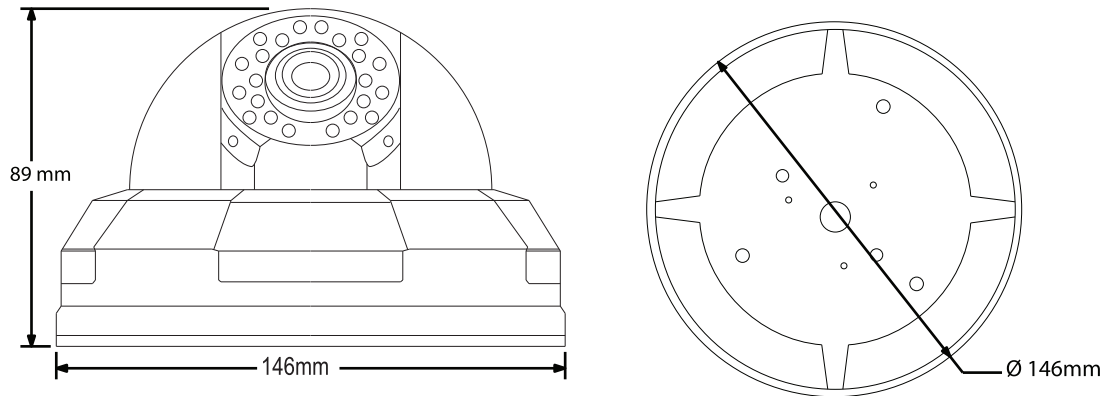

##### SPECIFICATIONS

Model	CADC600PIV-V	CADC6000NIV-V
Image Sensor	1/3" SONY Super HAD II CCD	
Signal System	PAL	NTSC
Effective Pixels	752(H) x 582(V)	768(H) x 494(V)
Horizontal Resolution	Color 600 TVL; B/W 650 TVL	
Lens	Vari-focal Lens f=2.8 - 10mm	
IR LED	850nm, 21pcs IR LED	
IR Beam Distance	10 - 15m	
Minimum Illumination	0.1 Lux (IR LED OFF) / 0 Lux (IR LED ON)	
S/N Ratio	More than 52dB	
AES	1/50 - 1/100,000 sec	1/60 - 1/100,000 sec
WDR	Digital WDR	
DNR	2D DNR	
BLC	BLC/HLC	
Mirror	Horizontal	
White Balance	ATW / Push / User1 / User2 / Anti-CR / Push Lock	
AGC	Adjustable	
Gamma Correction	0.45	
Sync Mode	Internal	
Privacy Masking	8	
Motion Detection	4	
OSD Control	Yes	
Languages	English, Chinese, Japanese, German, French, Russian, Portuguese, Spanish	
Video Output	1.0 Vp-p, 75 Ohm	
Input Voltage	12VDC	
Current Consumption	100 mA (IR LED OFF) + 150 mA (IR LED ON)	
Operation Temperature	-10°C to +50°C under 90%RH (non-condensing)	
Rating	IP66	
Dimension	146 (D) x 89 (H)mm	
Weight	1000g	
Certificate	CE, FCC, C-tick	

##### DIMENSION