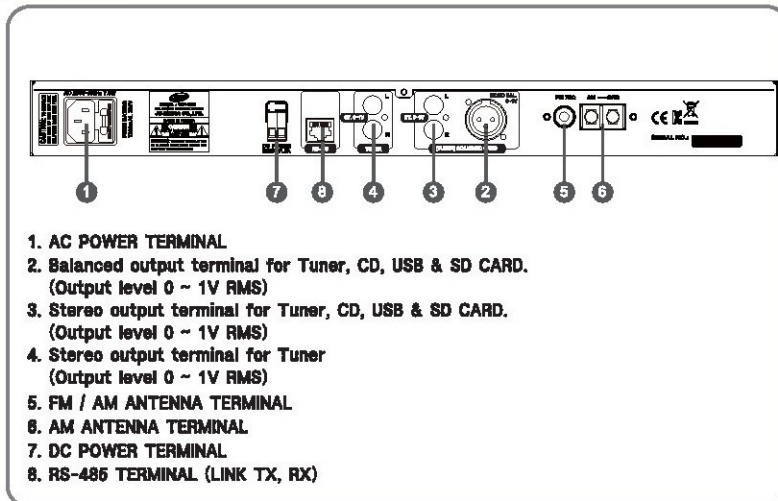

CDR-3000 Fault Auto Exchanger

FEATURES

RECEIVER SECTION

- Electronic Digital Tuner
- RDS System Receiver
- Auto & Manual Tuning
- 24 Memory Set (FM:18 , AM:6)
- AF, CT, PI, PS, PTY Function

CD/USB/SD CARD SECTION

- CD Play Function
- Play / Pause Function
- Auto Searching Function
- Repeat Function
- Random Play Function
- Select function for Previous and Next track
- Folder / Track Navigation Function
- Directive Track Select Function (1~999)
- Indicating ID3 Tag
- Protection for Shock Wave by External
- RS-485 communication control function
- Operating CD/USB/SD CARD & AM/FM together
- Remote Control Function (Optional)

TECHNICAL SPECIFICATIONS

RECEIVER SECTION	
Tuner Range	FM : 87.5~108MHz AM : 522~1620KHz
Useable Sensitivity	FM : 6 dBuV AM : 25dBuV
ANT, Impedance	FM : 75Ω UNBAL AM : LOOP ANT
Signal to Noise Ratio	FM : MORE THAN 60dB AM : MORE THAN 50dB
Seek Stop Sens	FM : 25dB (±5dB) AM : 30dB (±5dB)
T.H.D	FM : LESS THAN 0.3% AM : LESS THAN 0.5%
Dimensions	483(W) x 44(H) x 250(D)mm
Weight	5Kg

CD SECTION	
Digital Filter	8 Times Over Sampling
T.H.D	LESS THAN 0.03%
Signal to Noise Ratio	MORE THAN 85dB
Frequency Responses	10Hz~20KHz(±1dB)
WOW Filter	BELOW MEASURABLE LIMITS
Loading Time	6 Sec

REAR VIEW

DRAWING