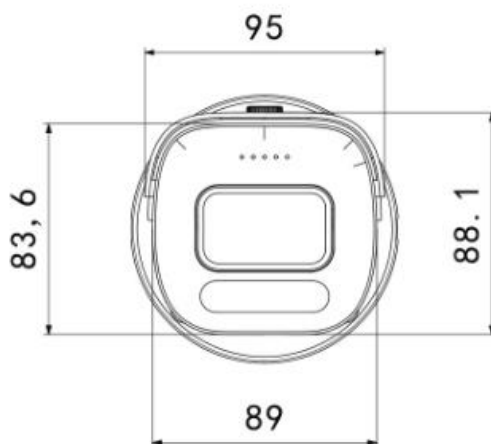

5MP IP Camera

DB5I40MN

Key Features

- 5MP Outdoor Fixed Bullet IP
- 1/2.7" SmartSens CMOS sensor
- IP67 Outdoor Metal Case
- 3.6mm Fixed Lens
- IR Distance 40M Max.
- With Internal POE

www.iid2secure.nl
Extra Benefits, Less Price
Finestrat,19, 03530 La Nucia, Alicante, Spain
© IID Secure Tech S.L.U. 2019

AI Function	
Intelligent Analysis	Intrusion Detection
Camera Features	
Day/Night	Color/ B&W (IR-CUT)
Image Configuration	Saturation/Brightness/Contrast /Sharpness, Mirror, 3D NR , White Balance, FLK(Flicker Control), Video Tampering, HLC, Distortion
Full Color	/
Corridor Pattern	Support
Defog Mode	Support
ROI	Support
BLC	Support
WDR	HDR: 120dB
Motion Detection	Support
Starlight	Support
Privacy Masking	3 Rectangular Zone
Recording Mode	NVR/CMS/Web
Language	Chinese Simplified, Chinese Traditional, English, Bulgarian, Polish, Arabic, German, Russian, French, Korean, Portuguese, Japanese, Turkish, Spanish, Hebrew, Italian, Nederland's, Czech, Vietnamese
Interface	
Audio	Audio Input/output
Alarm	1 Channel Input/output
SD Card Slot	External, Support Max 512GB
RS485	/
General	
Housing	Metal , IP67
Anti-cut Bracket	NO
IR Cut Filter	YES
Operation Temperature	-20°C ~ +60°C RH95% Max
Storage Temperature	-20°C ~ +60°C RH95% Max
Power Source	DC12V±10%, 950mA
Dimension	268(W) x 95(H) x 88(D)mm
Weight	1500g

Material	Aluminum & SECC & PC
Dimension(WxHxD)	95 x 88 x 268 mm
Weight	1.50kg
Color	White
Operating Temperature	-20°C ~ +60°C
Humidity	< 95% RH

Dimensions

www.iid2secure.nl
Extra Benefits, Less Price
Finestrat,19, 03530 La Nucia, Alicante, Spain
© IID Secure Tech S.L.U. 2019