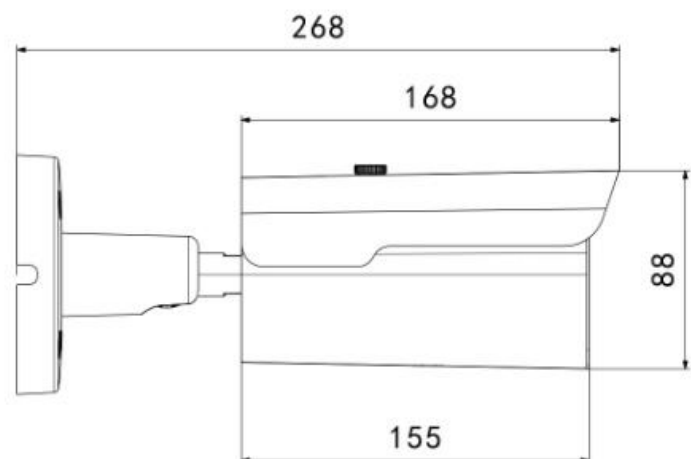

AI Function	
Intelligent Analysis	Intrusion Detection
Camera Features	
Day/Night	Color/ B&W (IR-CUT)
Image Configuration	Saturation/Brightness/Contrast /Sharpness, Mirror, 3D NR , White Balance, FLK(Flicker Control), Video Tampering, HLC, Distortion
Full Color	/
Corridor Pattern	Support
Defog Mode	Support
ROI	Support
BLC	Support
WDR	HDR: 120dB
Motion Detection	Support
Starlight	Support
Privacy Masking	3 Rectangular Zone
Recording Mode	NVR/CMS/Web
Language	Chinese Simplified, Chinese Traditional, English, Bulgarian, Polish, Arabic, German, Russian, French, Korean, Portuguese, Japanese, Turkish, Spanish, Hebrew, Italian, Nederland's, Czech, Vietnamese
Interface	
Audio	Audio Input/output
Alarm	1 Channel Input/output
SD Card Slot	External, Support Max 512GB
RS485	/
General	
Housing	Metal , IP67
Anti-cut Bracket	NO
IR Cut Filter	YES
Operation Temperature	-20°C ~ +60°C RH95% Max
Storage Temperature	-20°C ~ +60°C RH95% Max
Power Source	DC12V±10%, 950mA
Dimension	268(W) x 95(H) x 88(D)mm
Weight	1500g

Material	Aluminum & SECC & PC
Dimension(WxHxD)	95 x 88 x 268 mm
Weight	1.50kg
Color	White
Operating Temperature	-20°C ~ +60°C
Humidity	< 95% RH

Dimensions

www.iid2secure.nl
Extra Benefits, Less Price
Finestrat,19, 03530 La Nucia, Alicante, Spain
© IID Secure Tech S.L.U. 2019