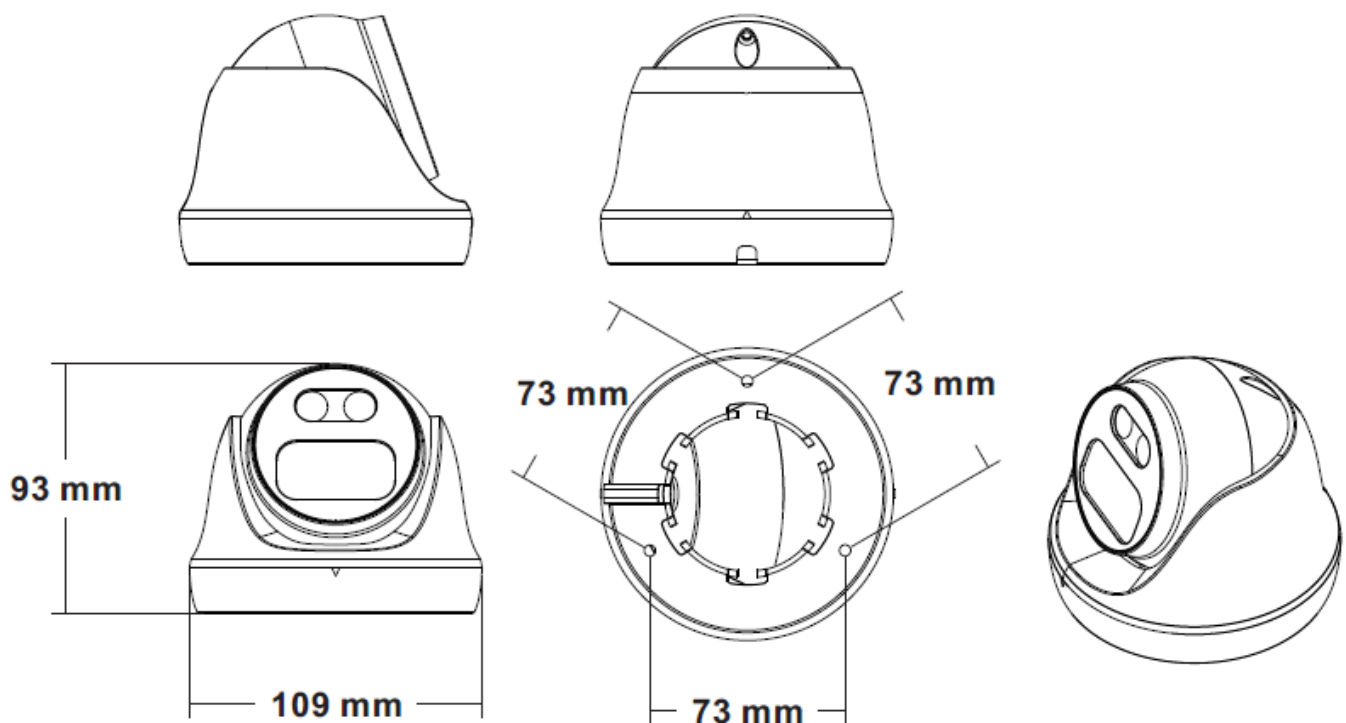

5MP IP Camera

DD5I30MN

Key Features

- 5MP Outdoor Fixed Dome IP
- 1/2.7" SmartSens CMOS sensor
- IP67 Outdoor Metal Case
- 2.8mm Fixed Lens
- IR Distance 30M Max.
- With Internal POE

www.iid2secure.nl
Extra Benefits, Less Price
Finestrat,19, 03530 La Nucia, Alicante, Spain
© IID Secure Tech S.L.U. 2019

AI Function	
Intelligent Analysis	Intrusion Detection
Camera Features	
Day/Night	Color/ B&W (IR-CUT)
Image Config	Saturation/Brightness/Contrast /Sharpness, Mirror, 3D NR , White Balance, FLK(Flicker Control), Video Tampering, HLC, Distortion
Full Color	/
Corridor Pattern	Support
Defog Mode	Support
ROI	Support
BLC	Support
WDR	HDR: 120dB
Motion Detection	Support
Starlight	Support
Privacy Masking	3 Rectangular Zone
Recording Mode	NVR/CMS/Web
Language	Chinese Simplified, Chinese Traditional, English, Bulgarian, Polish, Arabic, German, Russian, French, Korean, Portuguese, Japanese, Turkish, Spanish, Hebrew, Italian, Nederland's, Czech, Vietnamese
Interface	
Audio	1 Built-in MIC
Alarm	/
SD Card Slot	Internal, Support Max 512GB
RS485	/
General	
Housing	Metal , IP67
Anti-cut Bracket	Optional Wall Bracket
IR Cut Filter	YES
Operation Temperature	-20°C ~ +60°C RH95% Max
Storage Temperature	-20°C ~ +60°C RH95% Max
Power Source	DC12V±10%, 700mA
Dimension	φ 109 x 93(H) mm
Weight	600g

Material	Aluminum & SECC & PC
Dimension(WxHxD)	Φ109 x 93mm
Weight	single set 600g (with packaging 800g)
Color	Sand Grain White
Operating Temperature	-20°C ~ +60°C
Humidity	< 95% RH

Dimensions

www.iid2secure.nl
Extra Benefits, Less Price
Finestrat,19, 03530 La Nucia, Alicante, Spain
© IID Secure Tech S.L.U. 2019