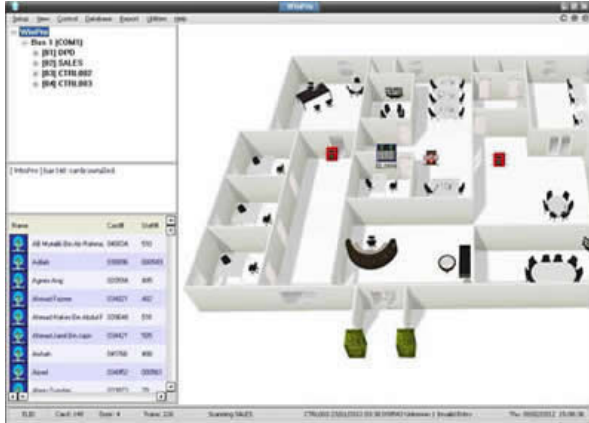

- [Home](#)
- [Products](#)
- [Support](#)
- [About Us](#)
- [Distribution](#)
- [References](#)
- [Contact Us](#)

WinPro

Multi-User Access Manager

WinPro is a powerful access control management software which supports up to 1,024 doors. It is a class above from E.Win, developed around the robust SQL database, that supports multi-workstations.

- Support multi-user monitoring
- Central access and alarm monitoring and setting
- Real-time activity monitoring
- Generate transaction reports
- User access right and audit trail report – system security
- Area trace – security checking
- Built-in time attendance software
- Useful visitor monitoring tool
- Access the system anywhere (Web Control Module)
- Email alert (Email Module)
- Support dial-up and leased line modems (Modem Module)
- Individual and centralize database monitoring (Enterprise Module)