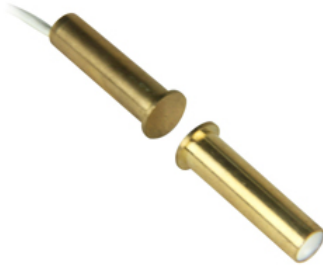

- COMPANY +
- NEWS +
- PRODUCTS +
- LOGIN +
- INQUIRE +
- DOWNLOAD +
- SUPPORT +

- PRODUCTS** ▾
- Network Camera
- NVR system
- Activa Flex
- POE
- Activa Pro
- Alarm System
- Activa
- HD-AHD
- AHD/TVI/CVI/906H 4-in-1 camera
- DiskRAID
- HD-CVI
- Mobile Solution
- Twisted Pair & Fiber
- parking system solution
- Access Control
- Accessories

FA-MS106R

Magnetic Contact

- Yellow Copper Housing
- Recessed
- Recommended for wooden door or window use

- Specification**
- Dimension
- Accessories
- Download
- Video

Model	FA-MS106R
Material	Cooper
Max.Voltage/Current	200V / 0.5A
Current Type	NC or NO
Gap	20-25mm
Mount	Recessed Mount
Size	10 DIA x 29L mm