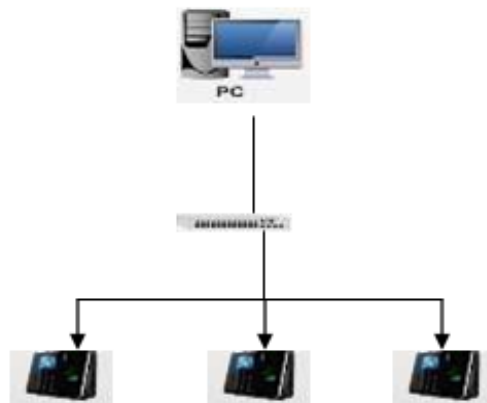

Configuration:

www.-----
Extra Benefits, Less Price
Finestrat,19, 03530 La Nucia, Alicante, Spain
© IID Secure Tech S.L.U. 2019

-----destraat 16 Amsterdam, Netherlands
Support@iid2secure.nl
+31614762425
Data Subject to change without notice