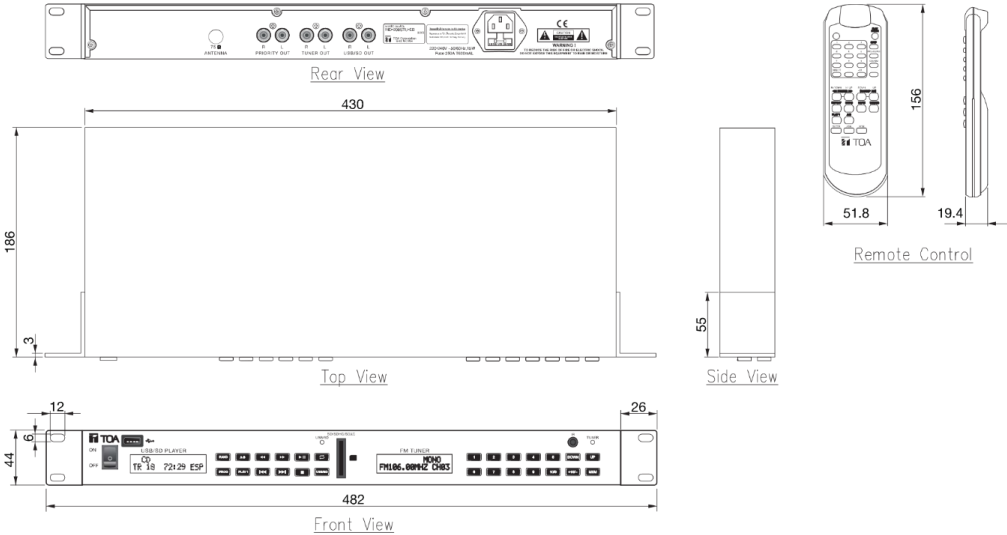

Specifications

Power Source	220~240 V AC, 50/60Hz
Power Consumption	8W
Receiving Frequency	87.5 - 108MHz (50kHz step)
Frequency Response	20 - 20kHz, \pm 3dB
Audio Input	FM 75 Ω unbalanced antenna terminals, USB port for memory stick (support up to 32GB, Type file: mp3 + wav), SD/ MMC card slot (support up to 32GB, Type file: mp3 + wav), CD port for disk (Type file: mp3)
Audio Output	RCA audio output L and R channels for FM , RCA audio output L and R channels for CD/USB/SD , RCA audio output L and R channels for PRIORITY
Channels of Memory	30 channels in total for FM broadcasts
Indicator	2 LCD Display light blue 2 LED Indicator light green
Operating Temperature	0°C to +40°C
Finish	Front Panel: Steel Plate, black color Case: Steel Plate, black color
Dimensions	484 (W) \times 44 (H) \times 250 (D) mm
Weight	3.5kg
Included Accessories	AC Power Cord, FM Radio Antenna, Remote Control

Dimensions

DIMENSIONAL DIAGRAM

[MD-200STU-EB]

[MD-200CTU-EB]