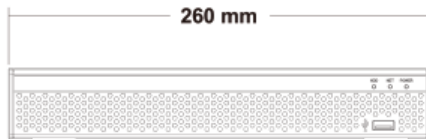

Dimensions

www.iid2secure.nl

Extra Benefits, Less Price

Finestrat,19, 03530 La Nucia, Alicante, Spain

© IID Secure Tech S.L.U. 2019

Heemdedestraat 16 Amsterdam, Netherlands

Support@iid2secure.nl

+31614762425

Data Subject to change without notice