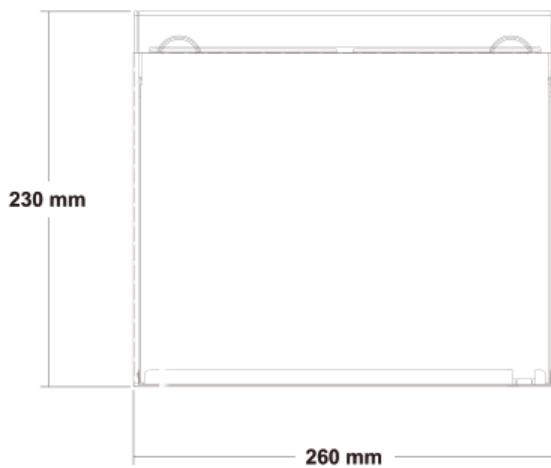

Dimensions

www.iid2secure.nl

Extra Benefits, Less Price

Finestrat,19, 03530 La Nucia, Alicante, Spain

© IID Secure Tech S.L.U. 2019

Heemdedestraat 16 Amsterdam, Netherlands

Support@iid2secure.nl

+31614762425

Data Subject to change without notice