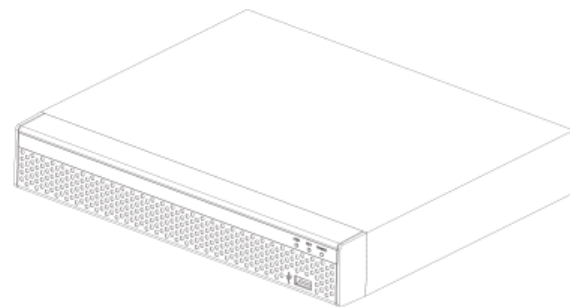

Dimensions

www.iid2secure.nl

Extra Benefits, Less Price

Finestrat,19, 03530 La Nucia, Alicante, Spain

© IID Secure Tech S.L.U. 2019

Heemdedestraat 16 Amsterdam, Netherlands

Support@iid2secure.nl

+31614762425

Data Subject to change without notice