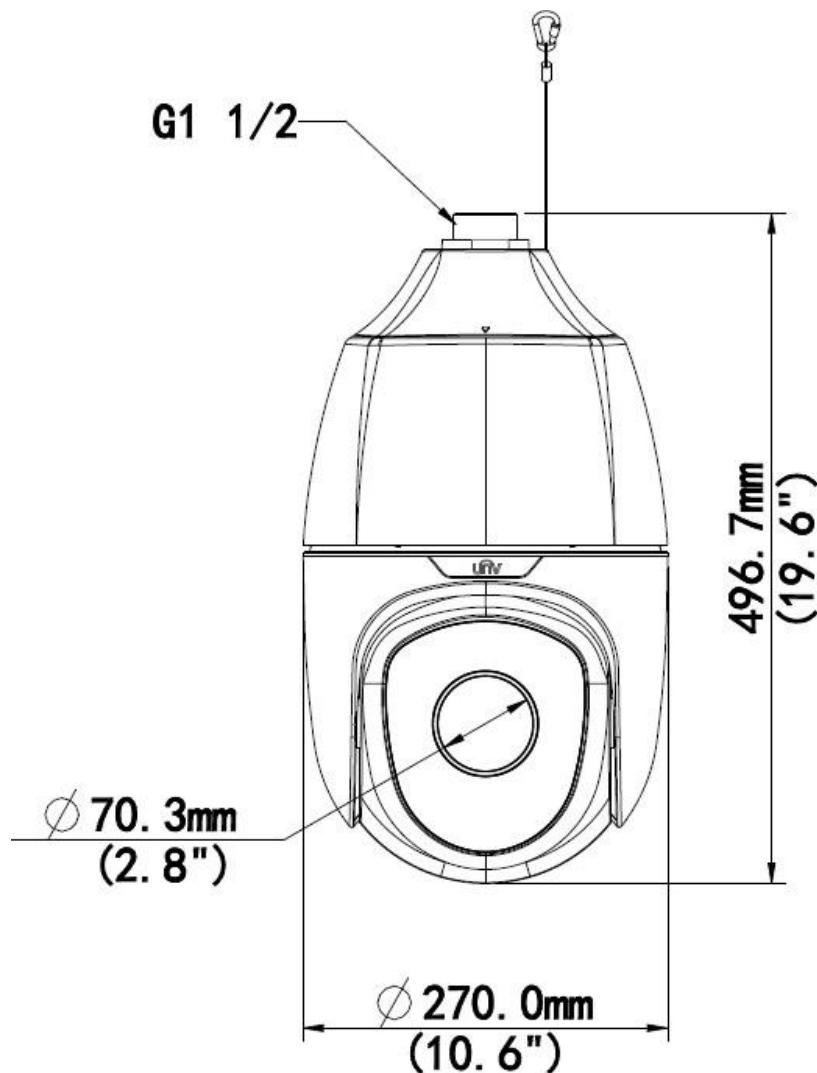

Dimensions

www.iid2secure.nl
Extra Benefits, Less Price
Finestrat,19, 03530 La Nucia, Alicante, Spain
© IID Secure Tech S.L.U. 2019

Heemdtedestraat 16 Amsterdam, Netherlands
Support@iid2secure.nl
+31614762425
Data Subject to change without notice